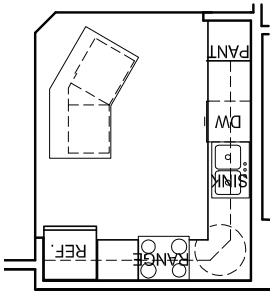

# 1659 SQ. FT.

## APPLEWOOD POINTE BLOOMINGTON AT VALLEY WEST

Actual dimensions may vary due to construction.  
Plans are subject to change without notice.

KITCHEN:  
ANGLED ISLAND OPTION